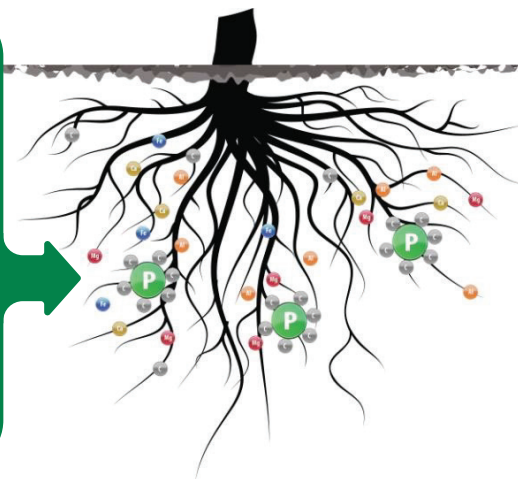

Root Driver™

Root Driver protects the phosphorus with carbon complexing, keeping the phosphorus free from soil tie-up and available to your plants all season.

Benefits

- ✔ Highest availability phosphorus fertilizer
- ✔ Ultra low application rates, only one to three qts/acre
- ✔ Supplies available nutrients to your crop
- ✔ Promotes quick, uniform emergence
- ✔ Seed safe at recommended rates
- ✔ Clean, easy handling solution
- ✔ Will not corrode application equipment
- ✔ Low impurities
- ✔ Low salt

Overwhelming research proves that plants require an available supply of phosphorus in the beginning stages of life to reach their growth potential.

Most of inadequately protected phosphorus is wasted, forming solids in the soil and becoming unavailable to plants as it reacts with calcium, aluminum, iron and other ions in the soil. This leads to nutrient deficiency, causing a lack of full plant growth.

Root Driver protects the phosphorus, giving your plant the nutrients it needs, when it needs it.

AmpAgronomy.com

Root Driver™

Guaranteed Analysis 0-8-5

Total Nitrogen (N).....	0.00%
Available Phosphorus (P ₂ O ₅).....	8.00%
Soluble Potassium (K ₂ O).....	5.00%

SOIL SPRAY: 2 to 6 quarts per acre

CONTROLLED IRRIGATION: 2 to 4 quarts per acre

FOLIAR: 2-4 quarts per acre

ROOT DIP: 3 quarts per 10 gallons of water

ROOT DRENCH: 1 pint per 10 gallons of water.

STORAGE INFORMATION: