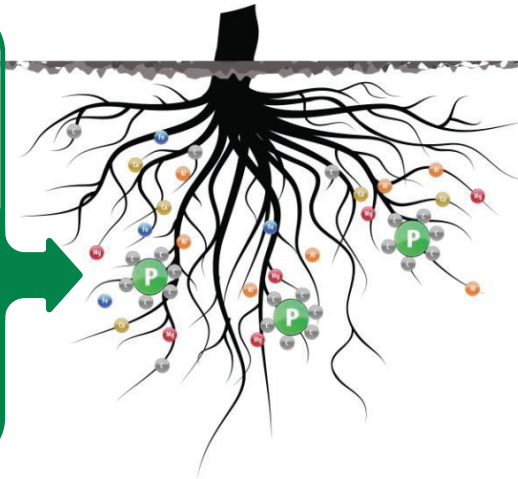

## Benefits

- Highest availability phosphorus fertilizer
- Ultra-Low application rates, only one to three pounds
- Supplies available nutrients to your crop
- Promotes quick, uniform emergence
- Seed safe at recommended rates
- Clean, easy handling solution
- Will not corrode application equipment
- Low impurities
- Low salt

Unprotected Root Driver

Root Driver protects the Phosphorus with carbon complexing, keeping the phosphorus free from soil tie-up and available to your plants all season.

Overwhelming research proves that plants require an available supply of Phosphorus in the beginning stages of life to reach their growth potential.

Most of inadequately protected Phosphorus is wasted, forming solids in the soil and becoming unavailable to plants as it reacts with Calcium, Aluminum, Iron and other ions in the soil. This leads to nutrient deficiency, causing a lack of full plant growth.

SOIL SPRAY: 2 to 6 quarts per acre

CONTROLLED IRRIGATION: 2 to 4 quarts per acre

FOLIAR: 2-4 quarts per acre

ROOT DIP: 3 quarts per 10 gallons of water

ROOT DRENCH: 1 pint per 10 gallons of water.